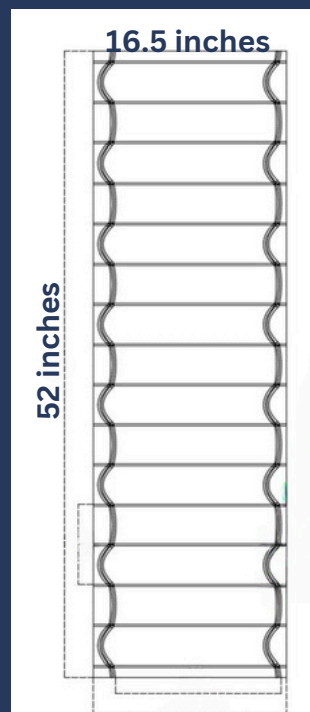

SUPERTILE ROOF DIMENSIONS

FOR FURTHER INFORMATION SPEAK WITH YOUR:

SALES CONTACT:

TELEPHONE:

EMAIL:

SUPER METAL TILE

The Preferred Metal Tile ®

The Supertile metal roof excels at withstanding extreme weather conditions. This metal roof is crafted from high quality materials, designed with an extra lip that ensures that even the most vulnerable leaking spots remain water-tight.