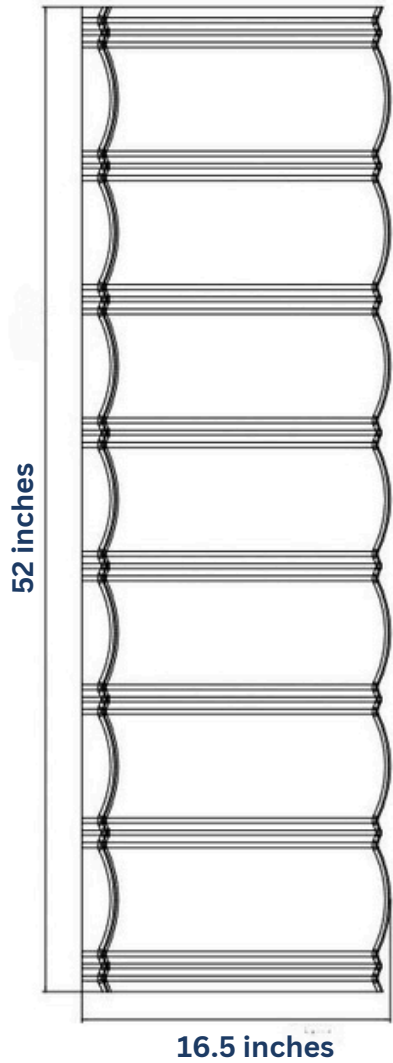

SUPER CLASSIC ROOF DIMENSIONS

FOR MORE INFORMATION
SPEAK WITH YOUR:

SALES CONTACT:

TELEPHONE:

EMAIL:

THE SUPER CLASSIC ROOFING TILE IS WELL LOVED FOR ITS BEAUTIFUL AWNING SHAPE, ENGINEERED FOR DURABILITY AND STYLE. THIS METAL ROOF IS VERY EASY TO INSTALL. IT COMES IN TWO GRADES, SAVER AND REGULAR.